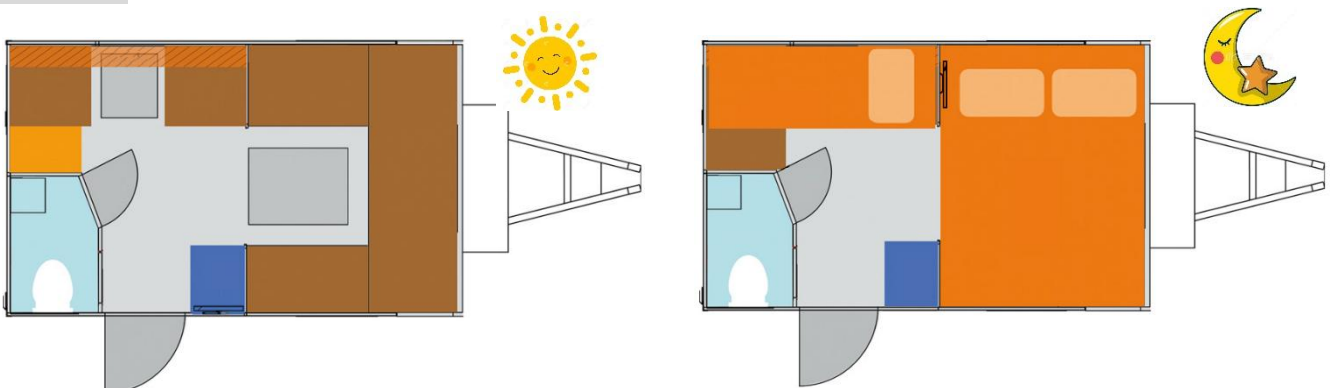

## Floor Plans

## Specifications

Overview	
Exterior Dimension	L5350 * W2280 * H2480mm
Tare mass	1380kg
Occupants Capacity	4(2 adults + 2 kids)

Exterior	
Type	11FT POP-TOP
Drawbar	150 x50 x4mm Q345 steel tube applied
Chassis	Hot Dip Galvanized steel chassis with underbody deadener
Suspension	Adjustable Independent Coil Spring Suspension with twin shock absorbers
Stabilizer Legs	4drop down heavy duty Stabilizer Legs Fully Adjustable
Wheels	265/75/R16 Off Road Tyres with 16" Alloys