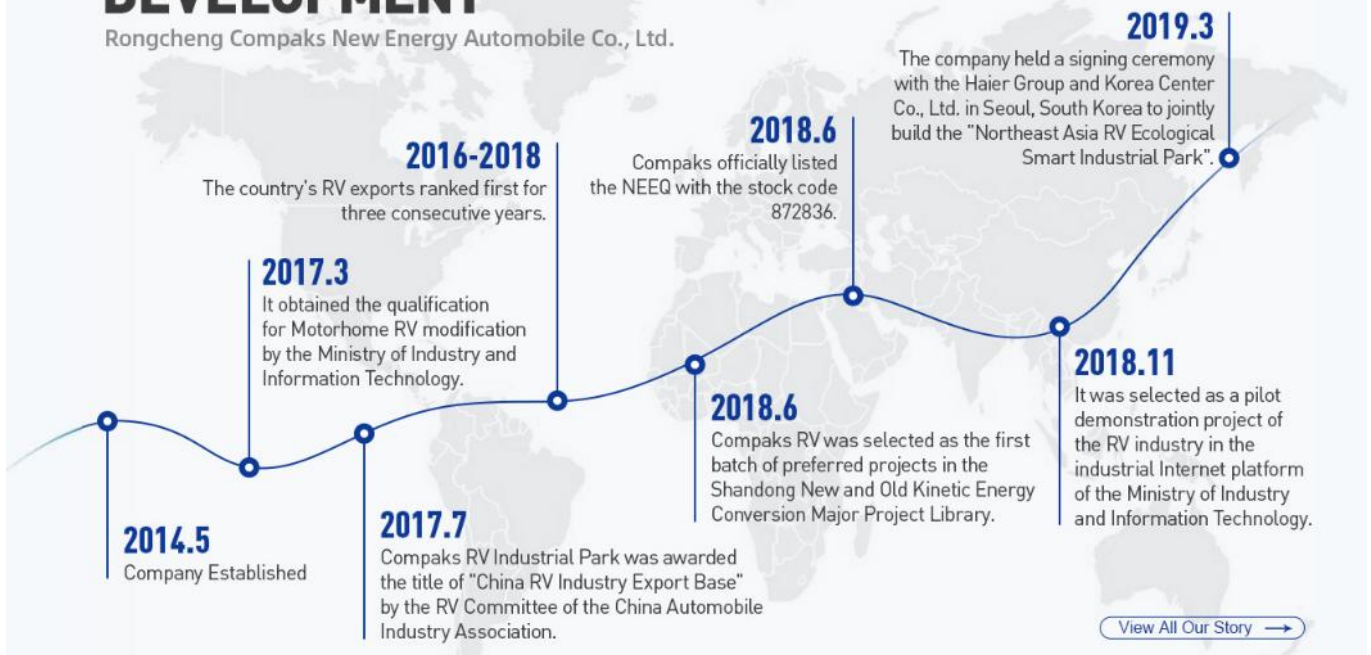

COMPANY DEVELOPMENT

Rongcheng Compaks New Energy Automobile Co., Ltd.