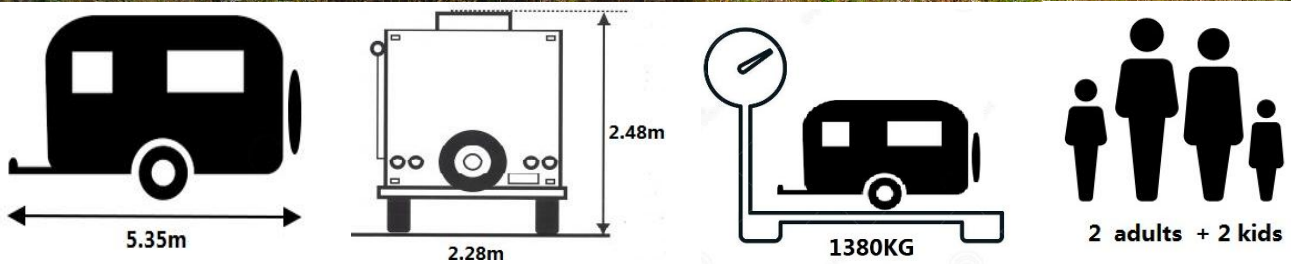

## Product Description

It's time to experience a tough, well finished off-road caravan with just what you need.

Sporting an array of standard features never before seen in its class, combined with the off road pedigree you expect for a caravan, the CS05 is a must have for the adventurer. Uncompromising comfort and convenience are packaged into this ultimate off road hybrid caravan that won't cost you the earth.

## Floor Plans

## Specifications

Overview	
Exterior Dimension	L5350 * W2280 * H2480mm
Tare mass	1380kg
Occupants Capacity	4(2 adults + 2 kids)

Exterior	
Type	11FT POP-TOP
Drawbar	150 x50 x4mm Q345 steel tube applied
Chassis	Hot Dip Galvanized steel chassis with underbody deadener
Suspension	Adjustable Independent Coil Spring Suspension with twin shock absorbers
Stabilizer Legs	4drop down heavy duty Stabilizer Legs Fully Adjustable
Wheels	265/75/R16 Off Road Tyres with 16" Alloys